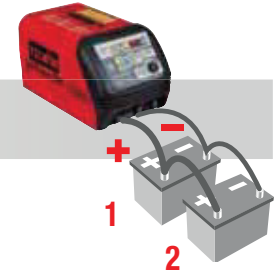

1 2
12V + 12V = 24V
70 Ah 70 Ah 70 Ah

PARALLEL CONNECTION

EN | Charge capacity = Sum of each capacity in Ah • Batteries need to have the same voltage in V

RU | Напряжение заряда = Сумма отдельных емкостей • Аккумуляторы должны иметь одинаковое напряжение

1 2
40 Ah + 35 Ah = 75 Ah
12V 12V 12V

TRONIC & PULSE TRONIC TECHNOLOGIES

AUTOMATIC CONTROL OF CHARGE PROCESS

EN | Regenerates sulphated batteries • automatic control of the charging process • spark-free reverse polarity and short circuit control • batteries last longer